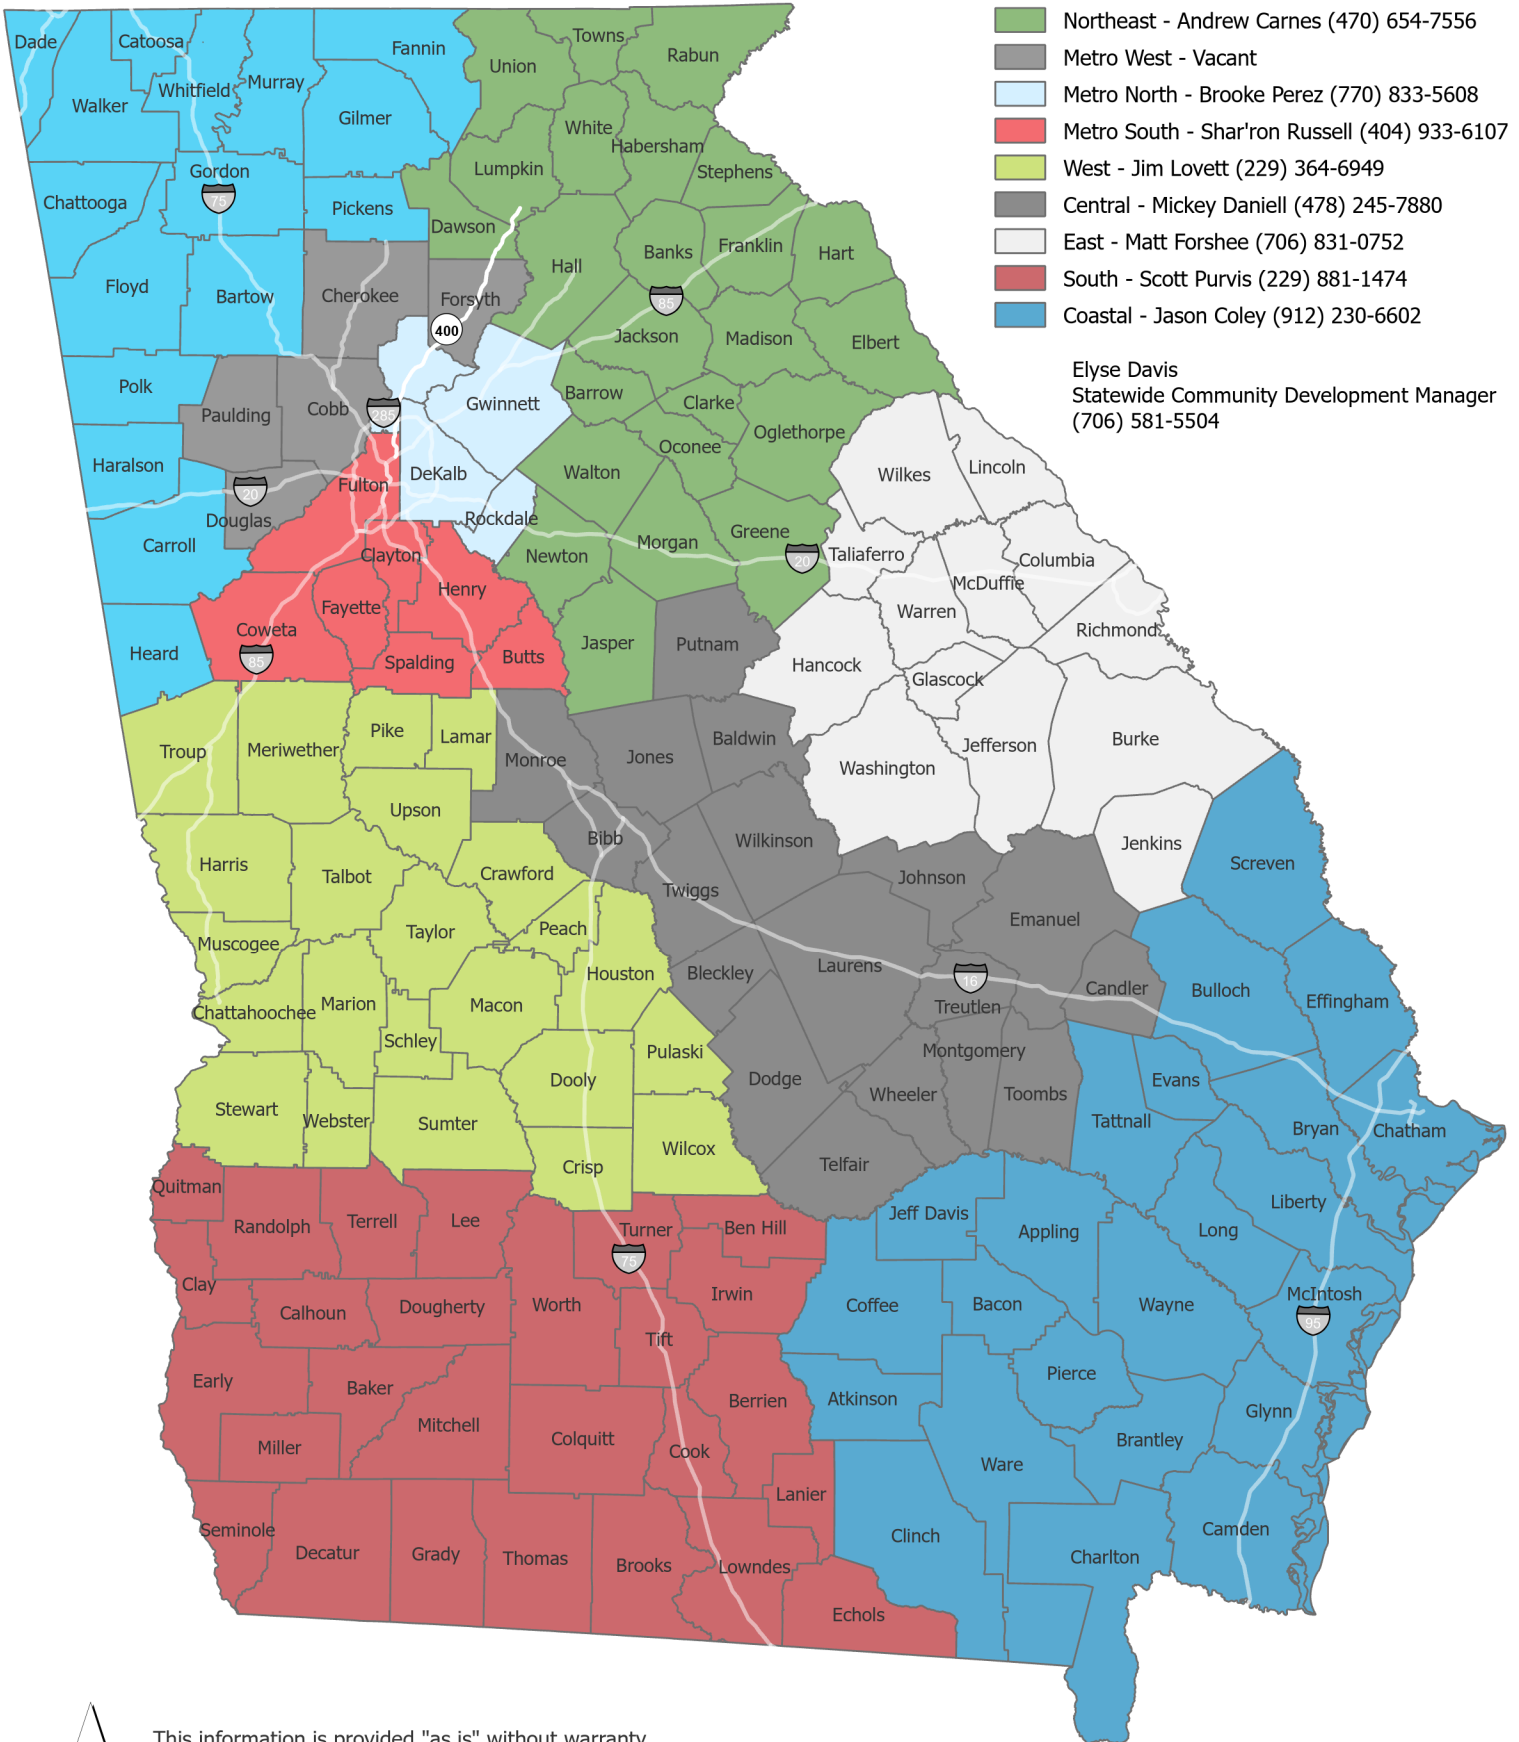

Community Development Regions

Elyse Davis
Statewide Community Development Manager
(706) 581-5504

This information is provided "as is" without warranty of any kind either express or implied. @2023